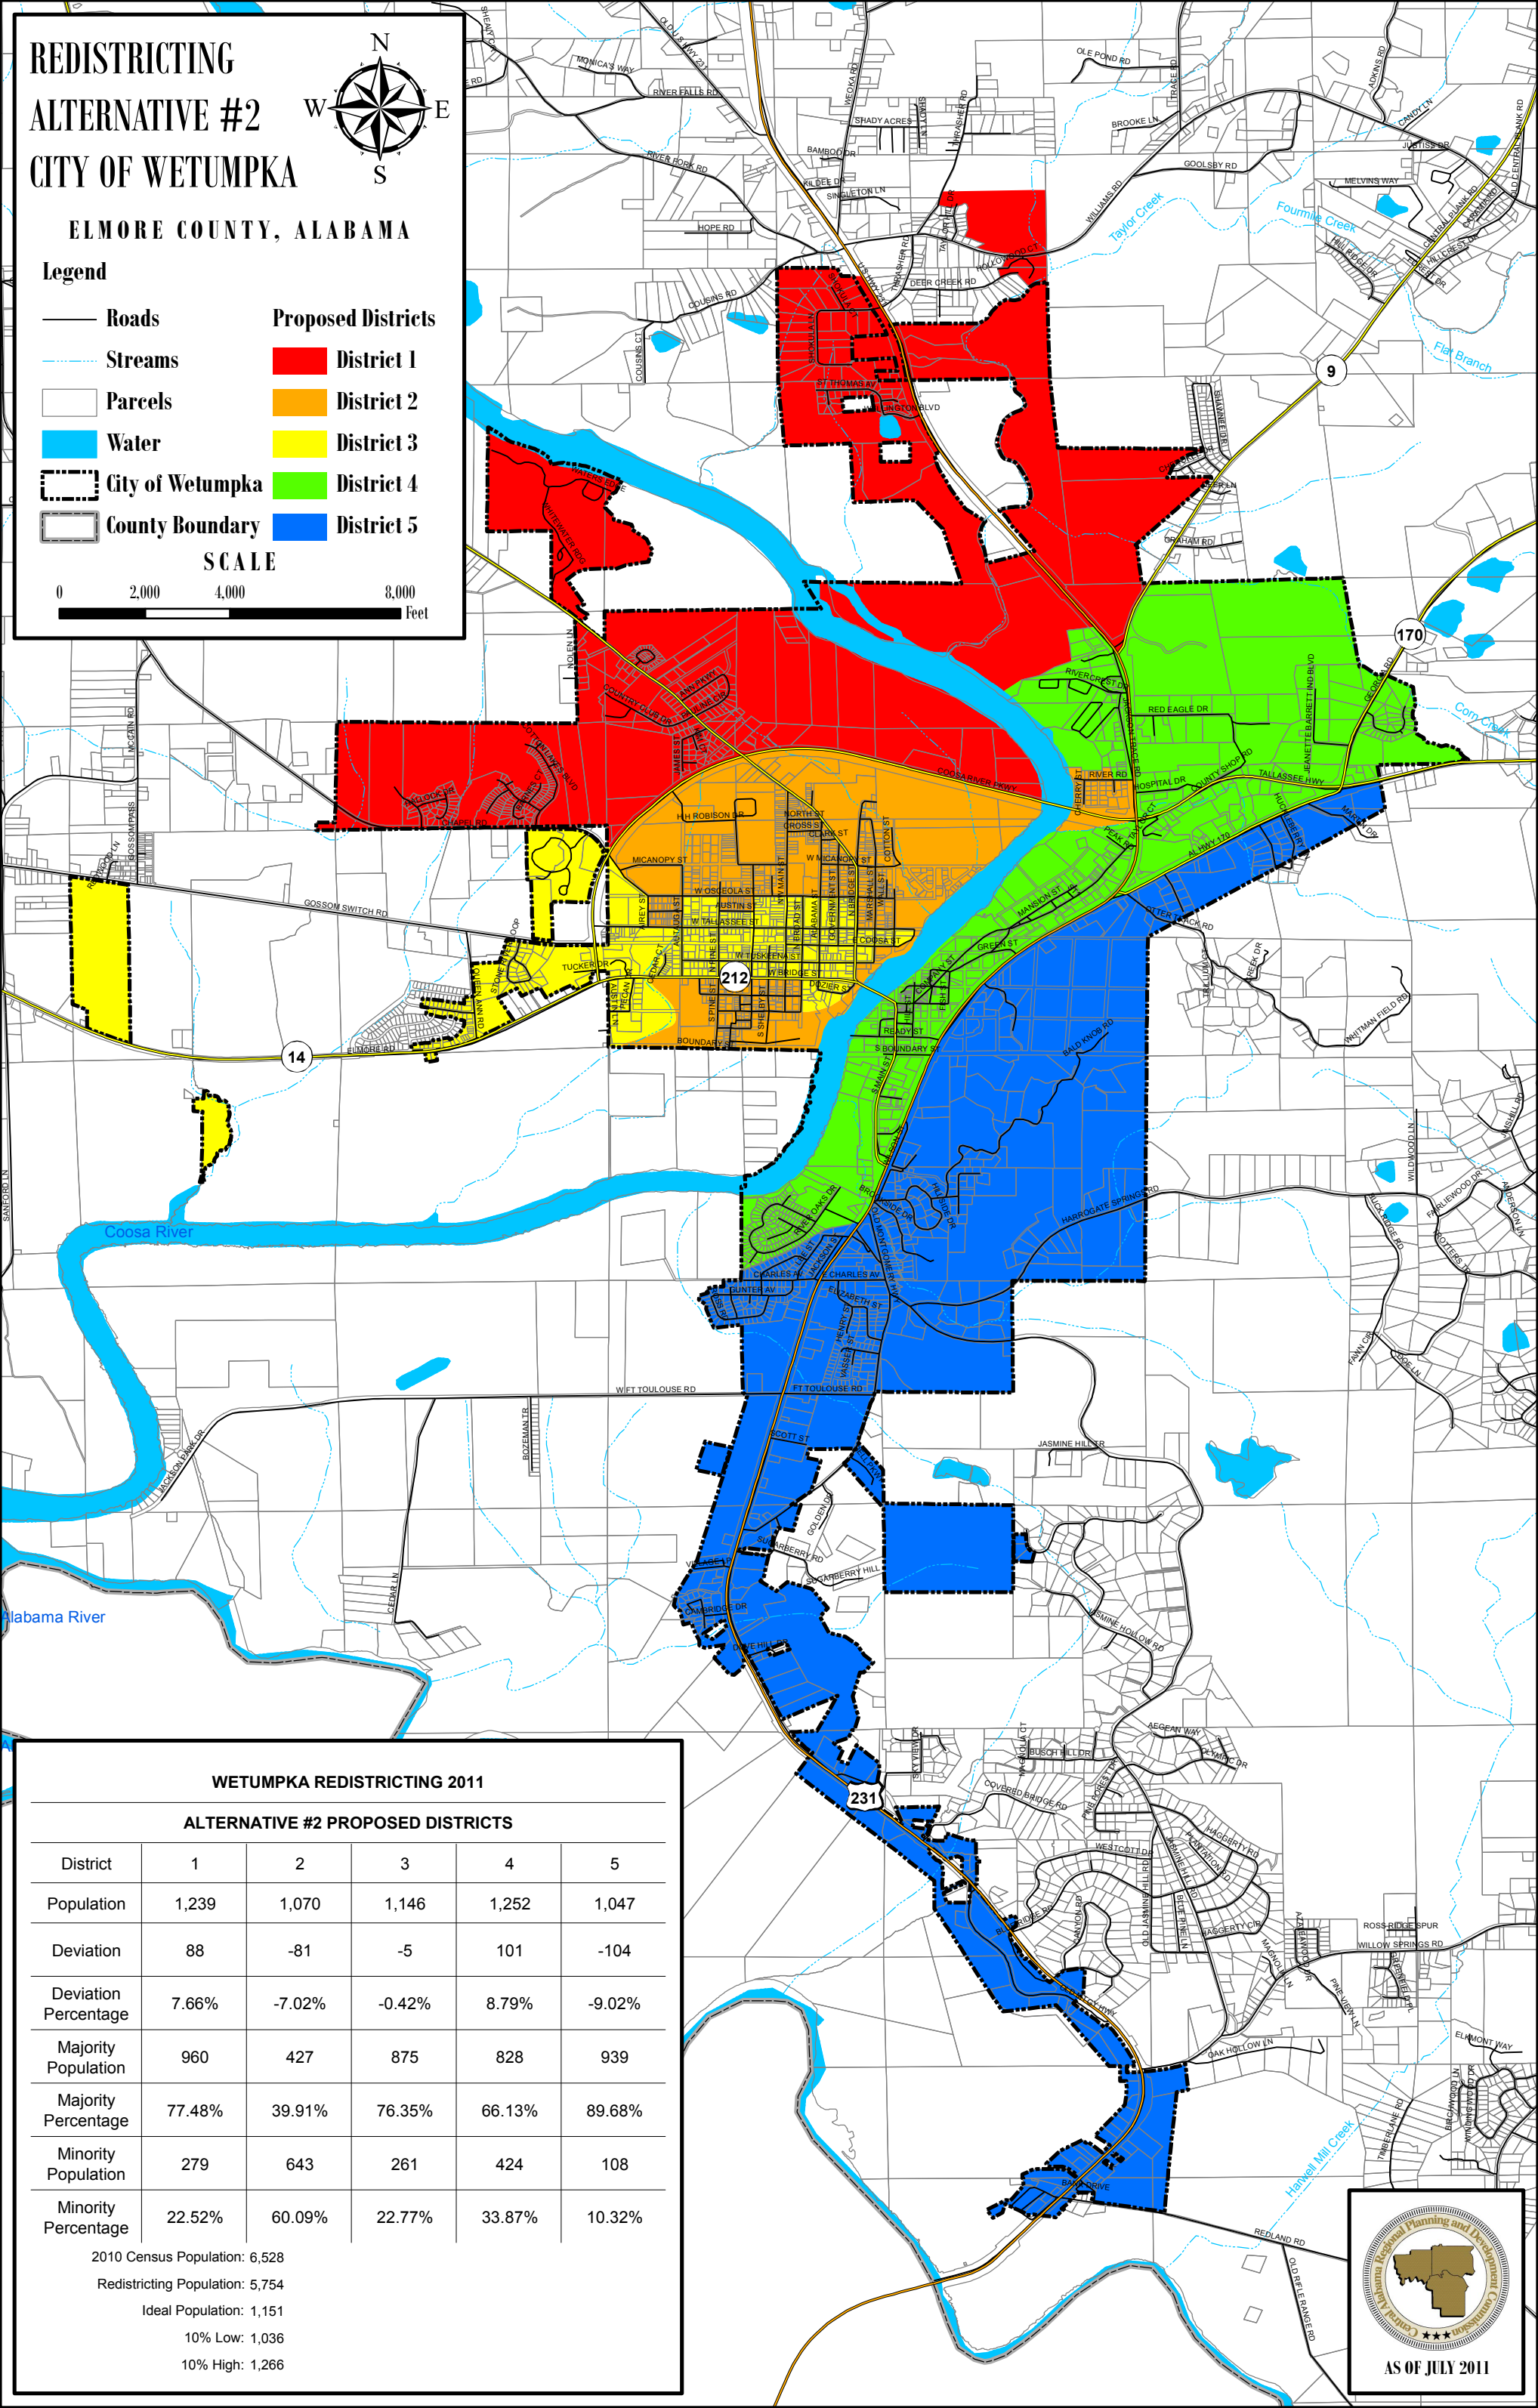

# REDISTRICTING ALTERNATIVE #2 CITY OF WETUMPKA

ELMORE COUNTY, ALABAMA

### Legend

- Roads
- Streams
- Parcels
- Water
- City of Wetumpka
- County Boundary
- District 1
- District 2
- District 3
- District 4
- District 5

### WETUMPKA REDISTRICTING 2011

#### ALTERNATIVE #2 PROPOSED DISTRICTS

District	1	2	3	4	5
Population	1,239	1,070	1,146	1,252	1,047
Deviation	88	-81	-5	101	-104
Deviation Percentage	7.66%	-7.02%	-0.42%	8.79%	-9.02%
Majority Population	960	427	875	828	939
Majority Percentage	77.48%	39.91%	76.35%	66.13%	89.68%
Minority Population	279	643	261	424	108
Minority Percentage	22.52%	60.09%	22.77%	33.87%	10.32%